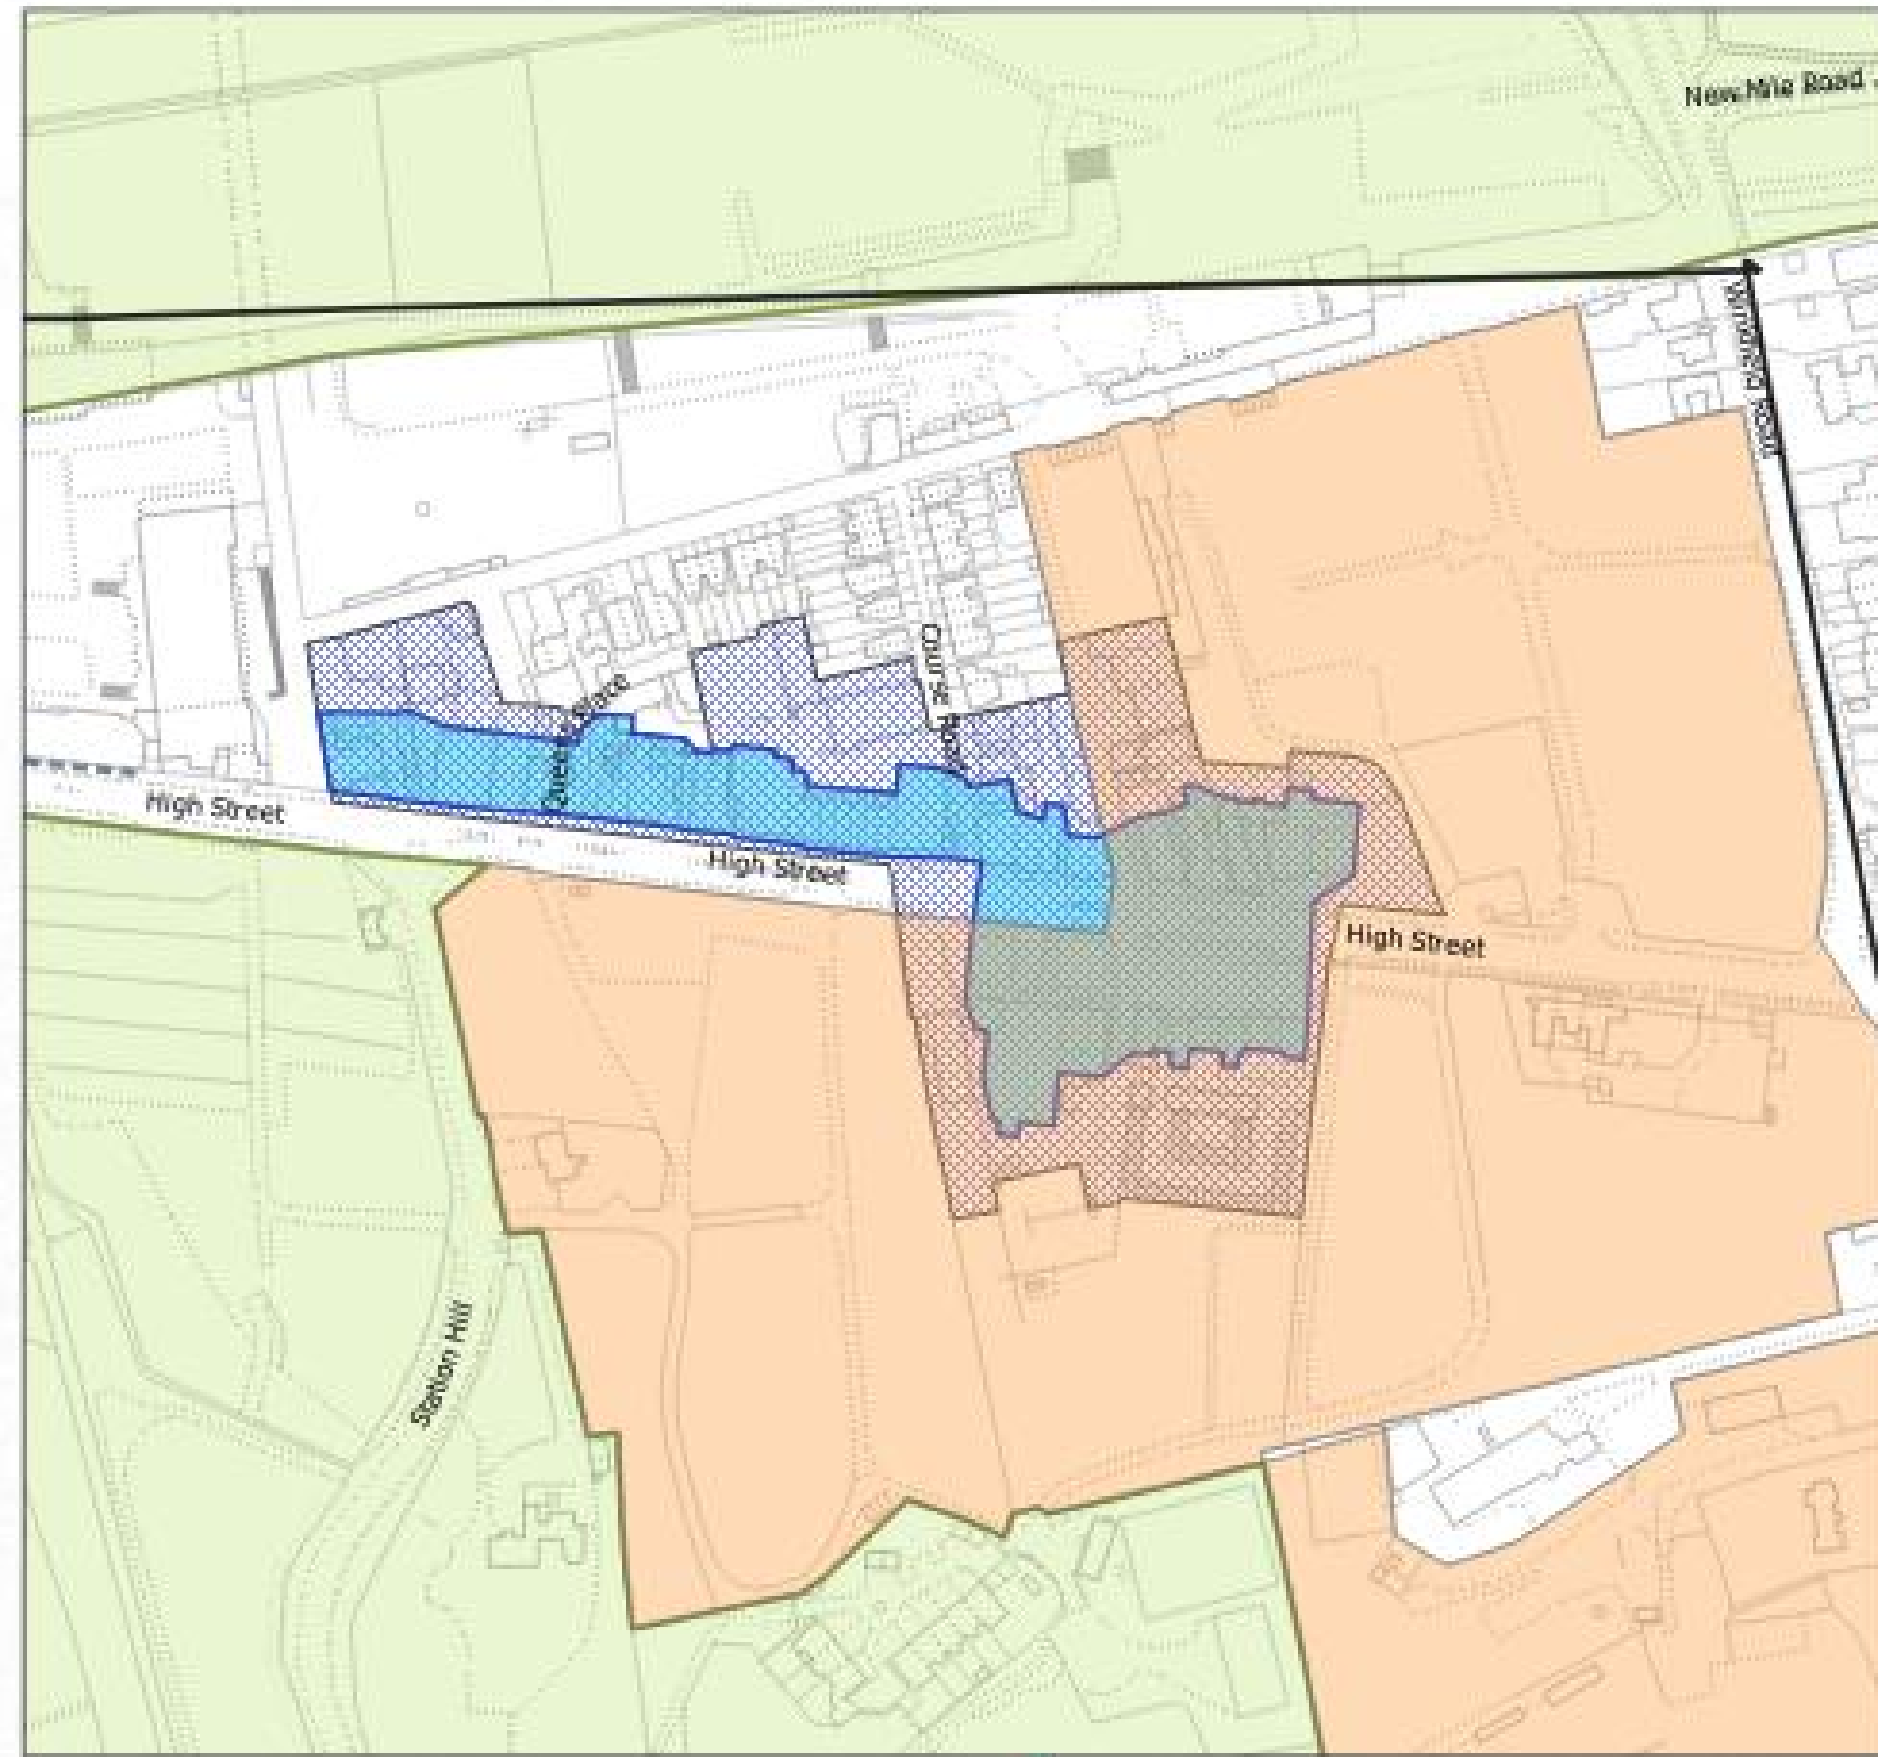

# Borough Local Plan Proposed Changes Policies Map

## MAP 4

Ascot, Sunningdale and Sunninghill  
Area

Ascot Village Centre Scale: 1:2500

Sunninghill Village Centre Scale: 1:2500

Sunningdale Village Centre Scale: 1:2500

Legend			

Scale 1:10000  
© Crown Copyright and Database Right 2019. Ordnance Survey 10001 0017