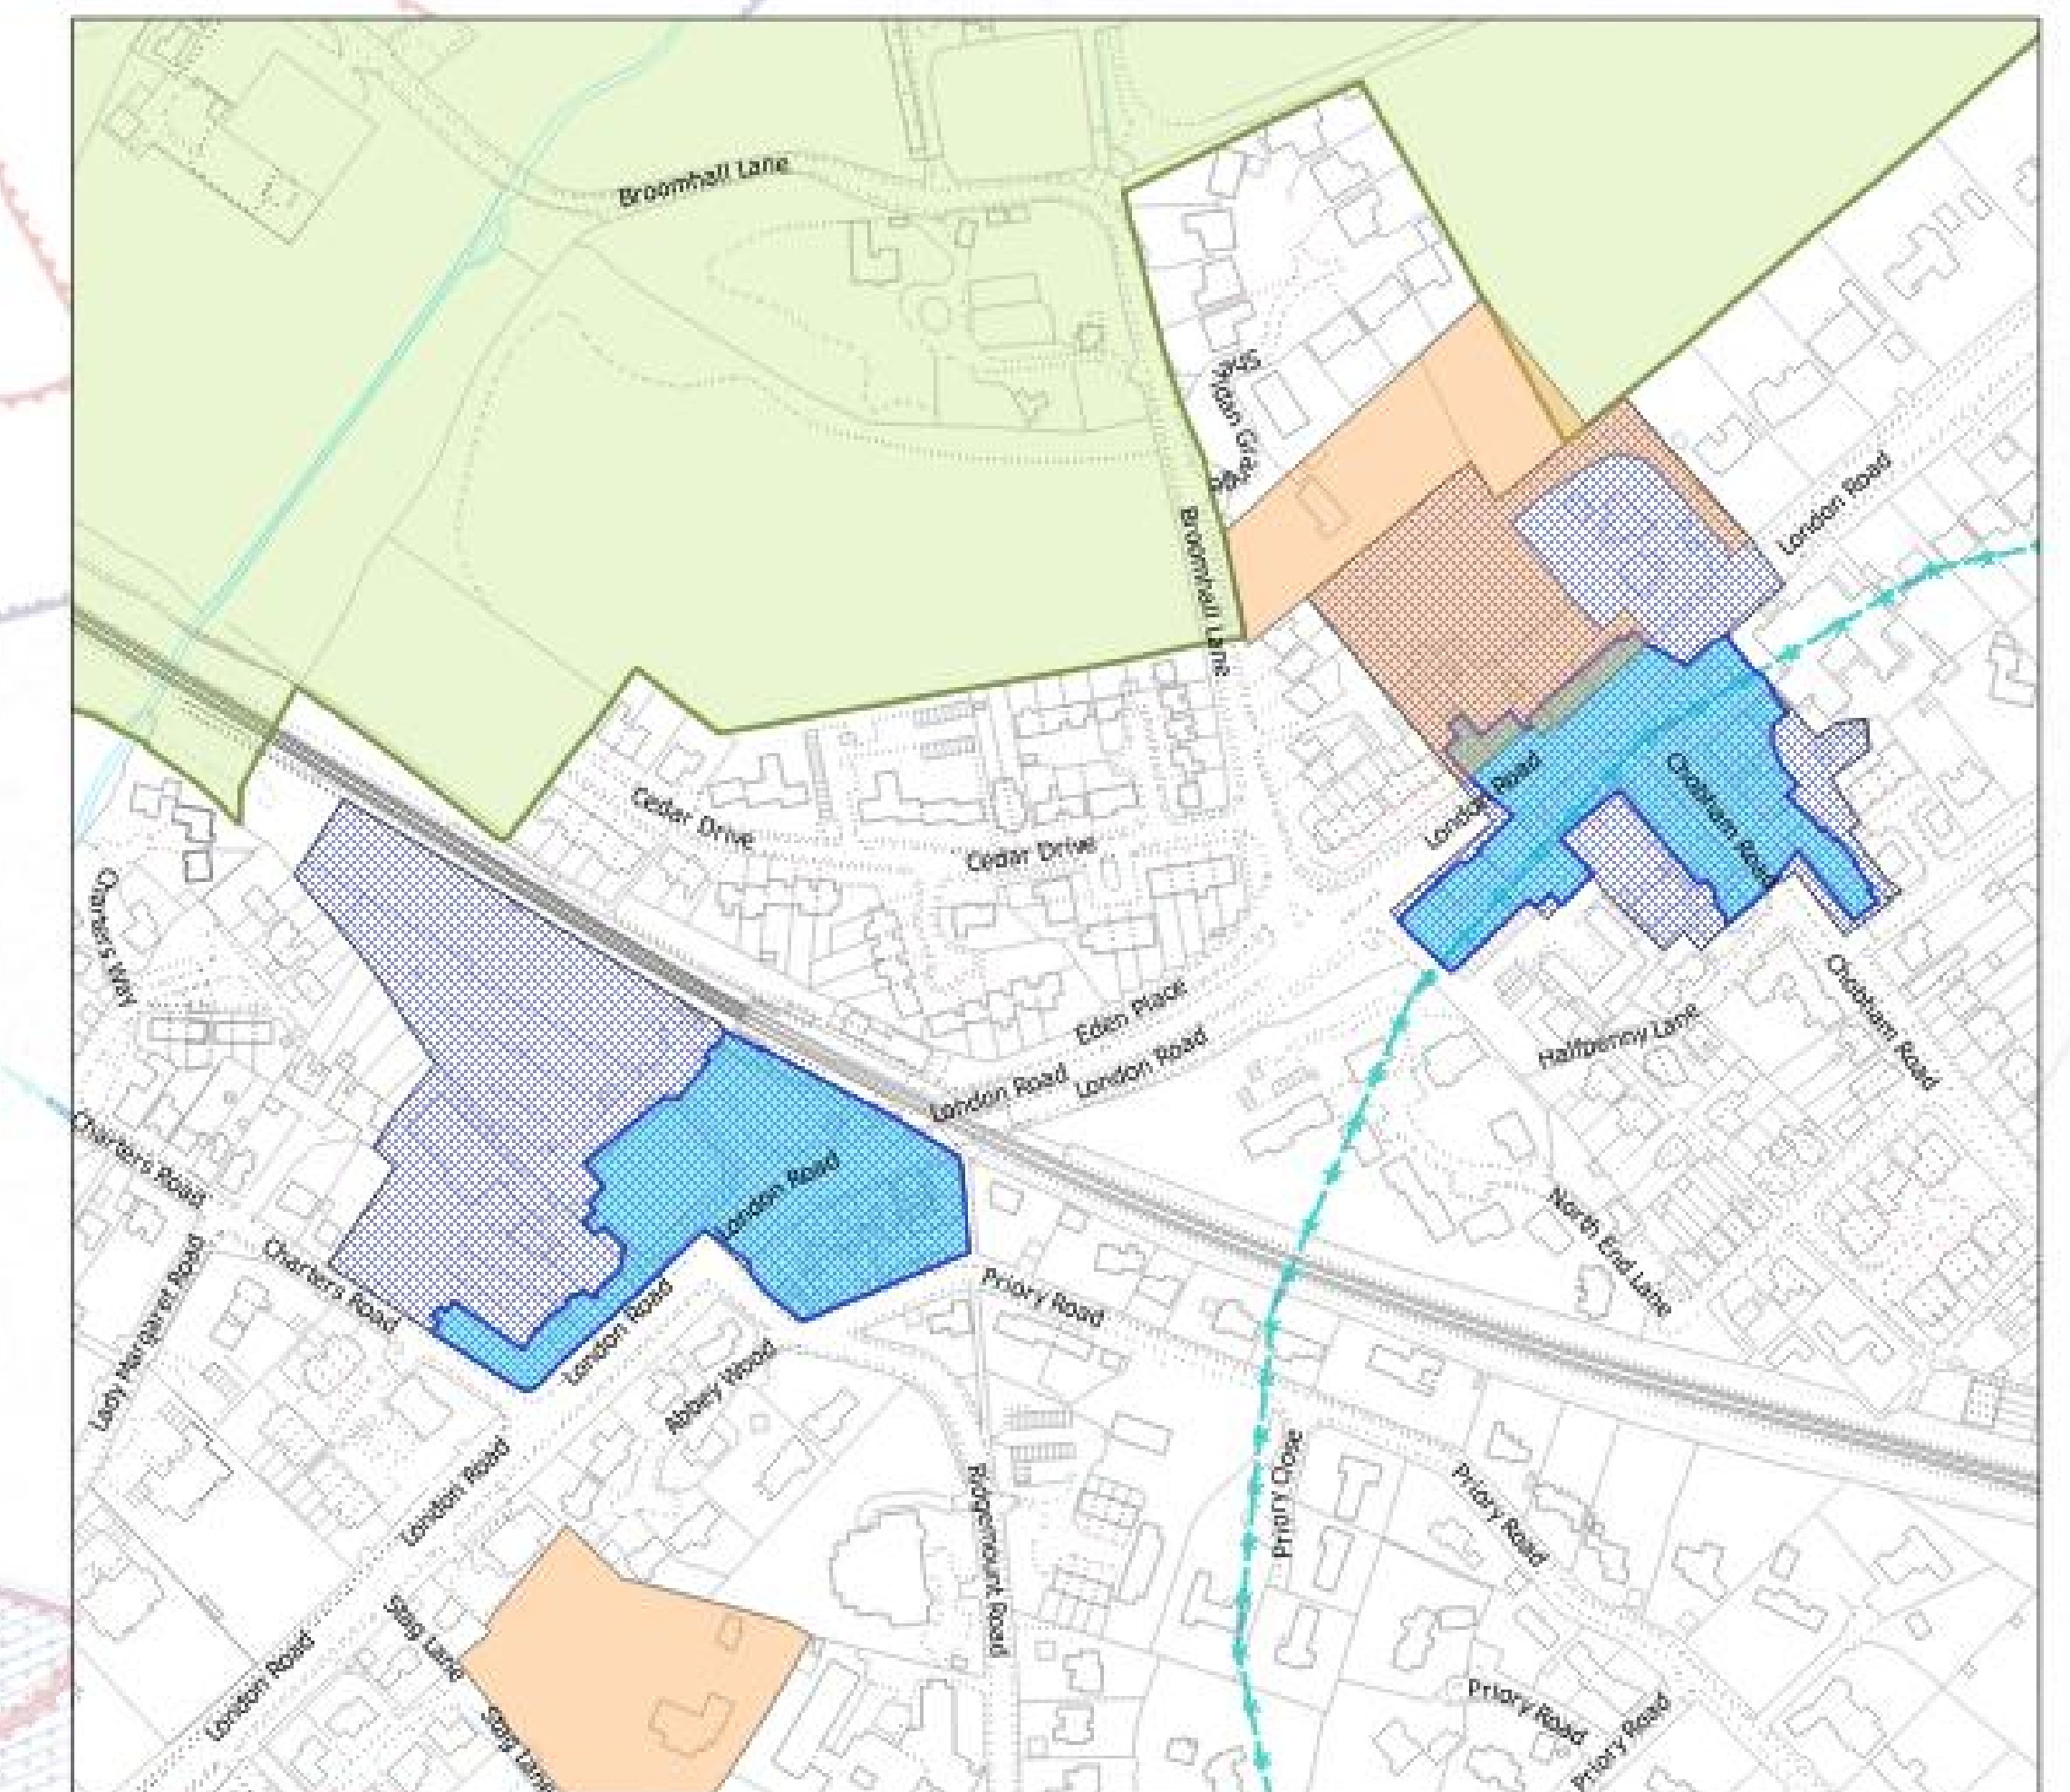

# Borough Local Plan Proposed Changes Policies Map

## MAP 4

Ascot, Sunningdale and Sunninghill  
Area

Ascot Village Centre Scale: 1:2500

Sunninghill Village Centre Scale: 1:2500

Sunningdale Village Centre Scale: 1:2500

Legend			

Scale 1:10000  
© Crown Copyright and Database Right 2019. Ordnance Survey 10001 0017